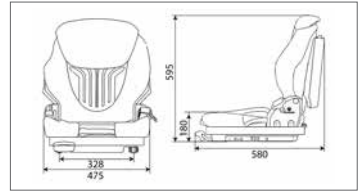

* New fabric: blue/black matrix fabric

** Old fabric: black fabric

MSG 20 narrow available on request

SEATS

GRAMMER PRIMO XM (MSG65/521)

- Universal forklift seat with switch (OPS) and seat belt
- Mechanical suspension
- Weight adjustment: 45-170 kg