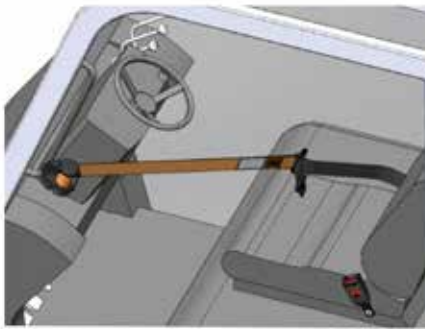

ACCESSORIES

EZE BELT

REF 144TA6915

- The EZE belt is designed to encourage use of the provided operator safety belt.
- Mounted on the grab handle

This is not a safety belt

1. EZE Retractor Holds Safety Belt Tongue ready for Operator. *(N.B. If using an ALR Safety Belt, ALR webbing must be completely retracted before attempting to fasten safety belt).*