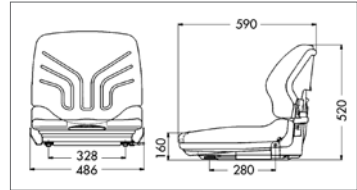

ES 12 with foldable backrest available on request

SEATS

GRAMMER MSG 20

- Universal forklift seat
- Mechanical suspension
- Weight adjustment: 50-130 kg

Complete seats

	PVC		NEW FABRIC*	OLD FABRIC**
Seat	REF 141TA4939		Not applicable	No longer available
Seat + switch (OPS)	REF 110TA8671		REF 144TA6912	No longer available
Seat + seat belt + switch (OPS)	REF 141TA4932		REF 144TA6913	No longer available