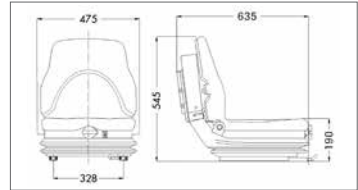

SEATS

TECHNICO

- Universal forklift seat
- Mechanical suspension
- Weight adjustment: 50-130 kg
- Used on Mitsubishi

Complete seats

	BLACK PVC	GREY PVC		FABRIC
Seat	REF 110TA8799	Not in our range		REF 139TA6023
Seat + seat belt	REF 110TA8803	Not in our range		REF 139TA6024
Seat + switch (OPS)	REF 123TA7555	Not in our range		REF 111TA4094
Seat + seat belt + switch (OPS)	REF 110TA8804	Not in our range		REF 111TA4095