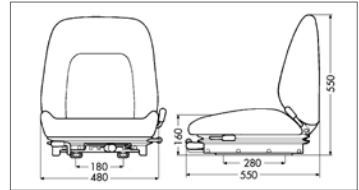

SEATS

KAB 211

- Universal forklift seat
- Mechanical suspension
- Weight adjustment: 50-130 kg

Complete seats

	PVC	FABRIC
Seat	REF 110TA8875	REF 110TA8876
Seat + seat belt	REF 110TA8879	REF 123TA7547
Seat + switch (OPS)	REF 110TA8877	REF 123TA7546
Seat + seat belt + switch (OPS)	REF 110TA8880	REF 123TA7548