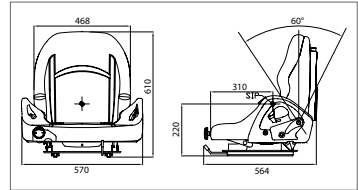

- Universal forklift seat with seat belt and switch (OPS)
- Mechanical suspension
- Weight adjustment: 40-120 kg
- Used on TCM