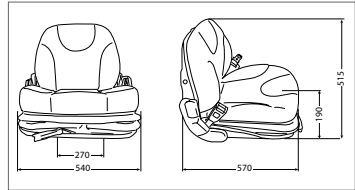

- Universal forklift seat with seat belt and switch (OPS)
- Mechanical suspension
- Weight adjustment: 50-120 kg