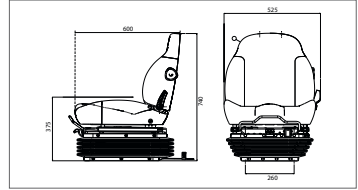

- Mechanical suspension
- Weight adjustment: 50-120 kg