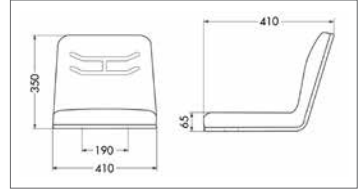

- Universal seat pan
- With drain hole