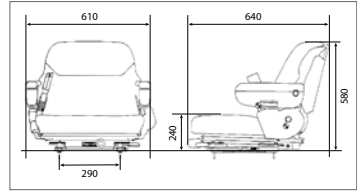

* New fabric: blue/black matrix fabric

** Old fabric: black/grey matrix fabric

SEATS

SEARS 1500 SERIES

- Universal forklift seat with seat belt, armrests and switch (OPS)
- Mechanical suspension
- Weight adjustment: 30-130 kg
- Used on Hyster/Yale