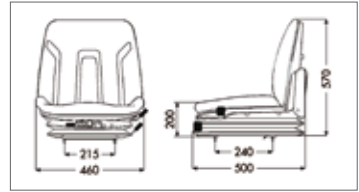

- Universal forklift seat
- Mechanical suspension
- Weight adjustment: 50-130 kg
- Used on Still