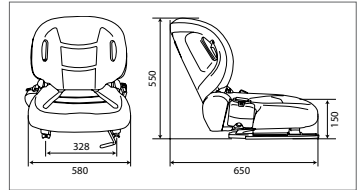

- Universal forklift seat with seat belt and switch (OPS)
- Non-suspended seat
- Used on Toyota