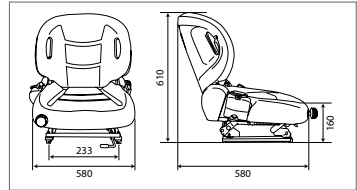

- Universal forklift seat with seat belt and switch (OPS)
- Mechanical suspension
- Weight adjustment: 40-120 kg
- Used on Toyota