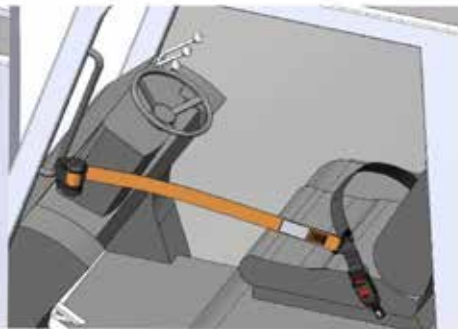

REF 144TA6915

- The EZE belt is designed to encourage use of the provided operator safety belt.
- Mounted on the grab handle

This is not a safety belt

1. EZE Retractor Holds Safety Belt Tongue ready for Operator. *(N.B. If using an ALR Safety Belt, ALR webbing must be completely retracted before attempting to fasten safety belt).*