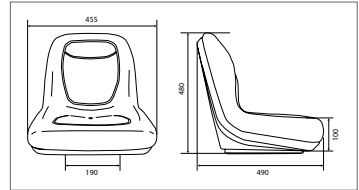

SEATS

TS50

- Universal seat pan
- With drain hole

Complete seats

	PVC	FABRIC
Seat pan with slide rails	REF 139TA6094	Not applicable

SEATS

XB180

- Universal seat pan
- With drain hole
- Used on truck-mounted forklifts and cleaning machines