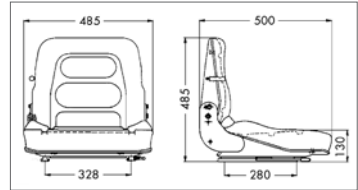

- Semi-suspended seat
- 3-step weight adjustment
- Universal forklift seat