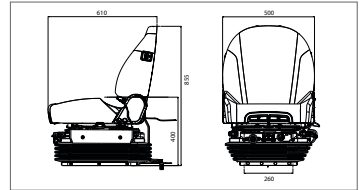

- Air suspension seat, 50-120 kg
- Features: heating, electrical lumbar support, seat length and tilt adjustment
- Used in agriculture