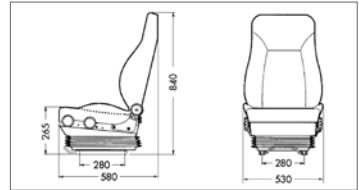

- Universal full suspension seat for heavy machinery
- Used on Kalmar