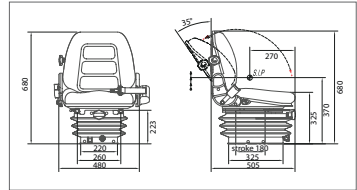

- Mechanical suspension
- Weight adjustment: 60-120 kg